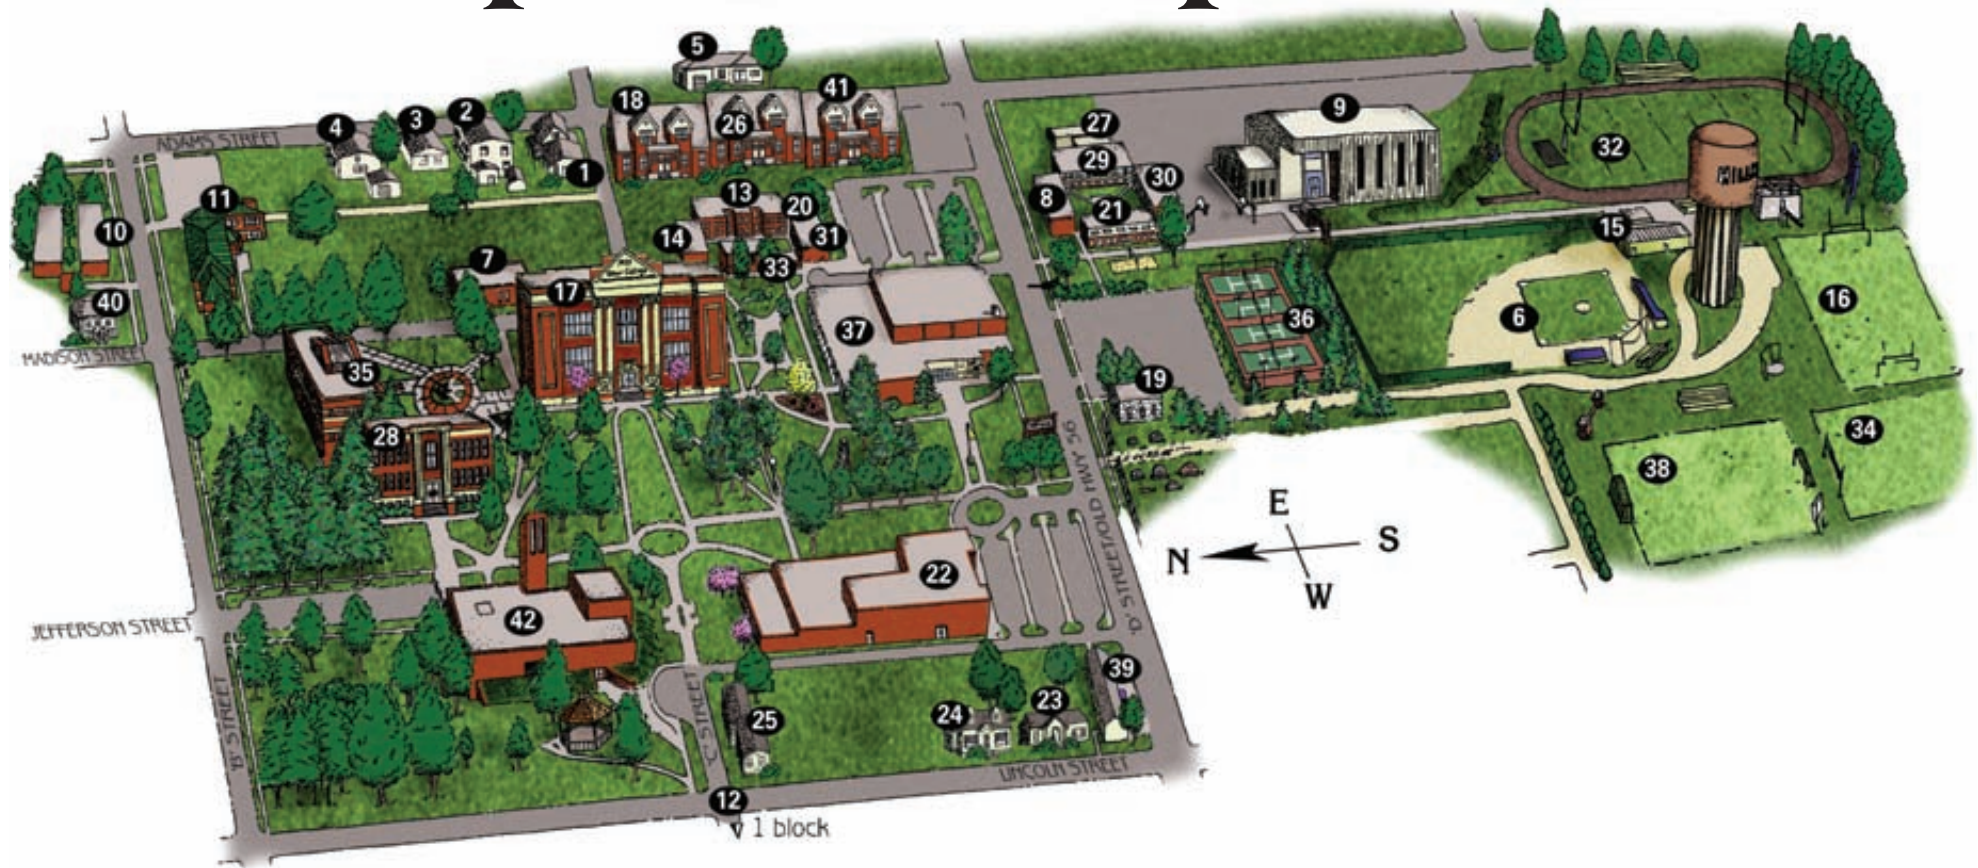

Campus Map

Legend

Tabor College
400 South Jefferson
Hillsboro, Kansas 67063
620 947-3121

- | | | | |
|-----------------------------------|-----------------------------------|------------------------------------|--|
| 1. Adams II Hall | 12. Duplex | 24. Lincoln II Hall | 35. Solomon L. Loewen Natural Science Center (SLL) |
| 2. Adams III Hall | 13. East Hall | 25. Lincoln VI Hall | 36. Tennis Courts |
| 3. Adams IV Hall | 14. Ediger Hall | 26. Loewen Hall | 37. Student Center (STCR) |
| 4. Adams V Hall | 15. Fieldhouse | 27. Maintenance Shops | 38. Vernon R. Wiebe Field |
| 5. Adams VII Hall | 16. Football Practice Field | 28. Mary J. Regier Building (MJRB) | 39. Visitors Center |
| 6. Bluejay Baseball Field | 17. H. W. Lohrenz Building (LOHR) | 29. Nebraska Hall | 40. Weber Hall |
| 7. Business Studies (BUSN) | 18. Hiebert Hall | 30. Oklahoma Hall | 41. Wiebe Hall |
| 8. California Hall | 19. Historic Church | 31. Regier Hall | 42. Wohlgemuth Music Education Center (WMEC) |
| 9. Campus Recreation Center (CRC) | 20. Jaywash | 32. Reimer Field | |
| 10. Cedar Hall | 21. Kansas Hall | 33. Schlichting Center | |
| 11. Dakota Hall | 22. Library (LIBR) | 34. Soccer Practice Field | |
| | 23. Lincoln I Hall | | |